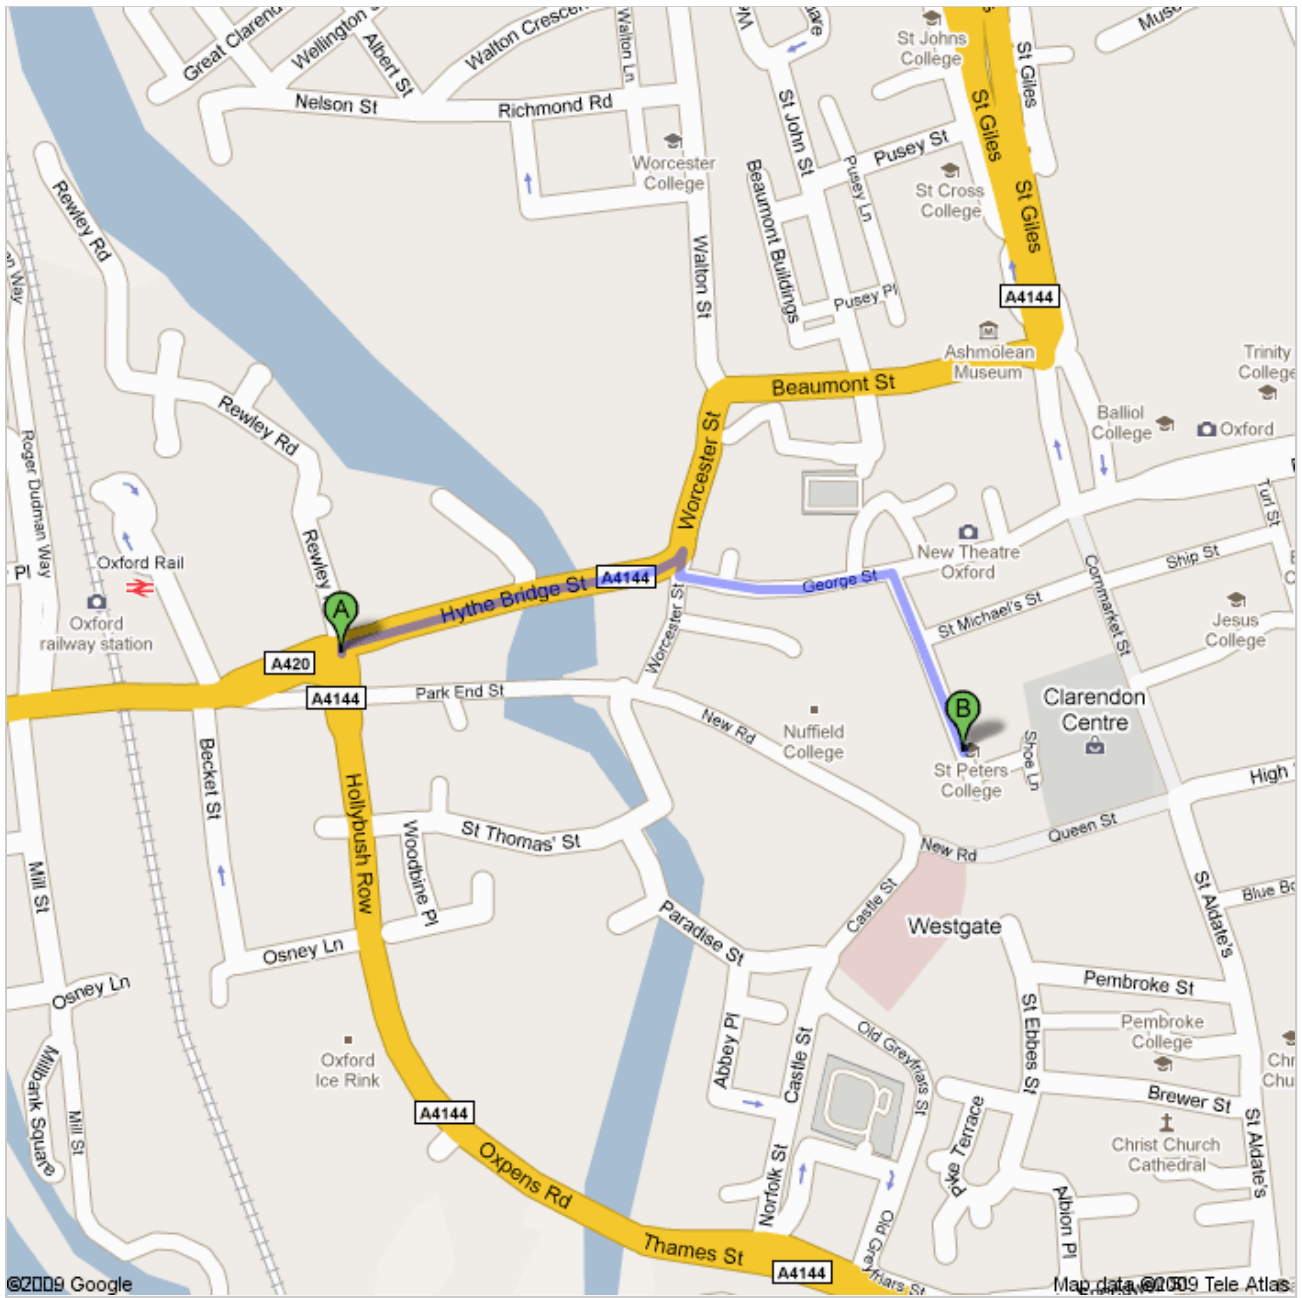

**Directions to St Peters College**

New Inn Hall St, Oxford, Oxfordshire, OX1 2DL - 01865 242357

**0.4 mi – about 8 mins**

from Oxford Railway Station

Oxford Railway Station  
Park End St, Oxford, OX1 - 0845 700 0125

---

- |   |                           |
|---|---------------------------|
| 1. Head <b>north</b> on <b>A4144/Park End St</b> toward <b>A4144/Hythe Bridge St</b>  | go 16 ft<br>total 16 ft   |
|  2. Turn <b>right</b> at <b>A4144/Hythe Bridge St</b><br>About 4 mins                              | go 0.2 mi<br>total 0.2 mi |
|  3. Sharp <b>right</b> at <b>Worcester St</b>  | go 69 ft<br>total 0.2 mi  |
|  4. Turn <b>left</b> at <b>George St</b><br>About 2 mins   | go 0.1 mi<br>total 0.3 mi |
|  5. Turn <b>right</b> at <b>New Inn Hall St</b><br>Destination will be on the left<br>About 2 mins | go 0.1 mi<br>total 0.4 mi |

St Peters College  
New Inn Hall St, Oxford, Oxfordshire, OX1 2DL - 01865 242357

---

These directions are for planning purposes only. You may find that construction projects, traffic, weather, or other events may cause conditions to differ from the map results, and you should plan your route accordingly. You must obey all signs or notices regarding your route.

Map data ©2009 Tele Atlas